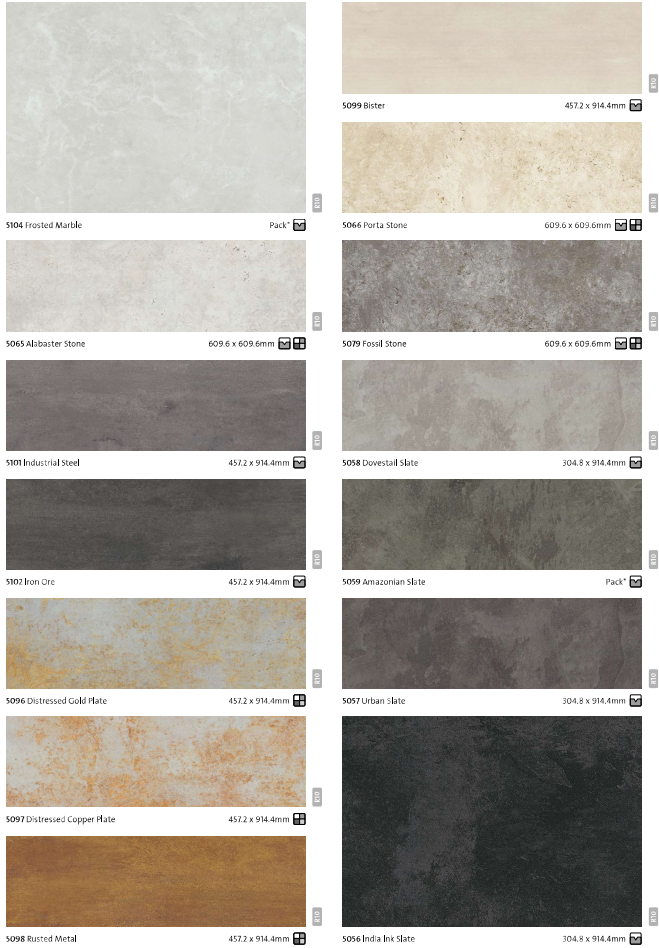

COMMERCIAL STONE