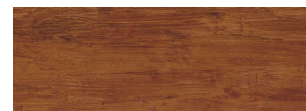

4066 Red Heritage Cherry 184.2 x 1219.2mm