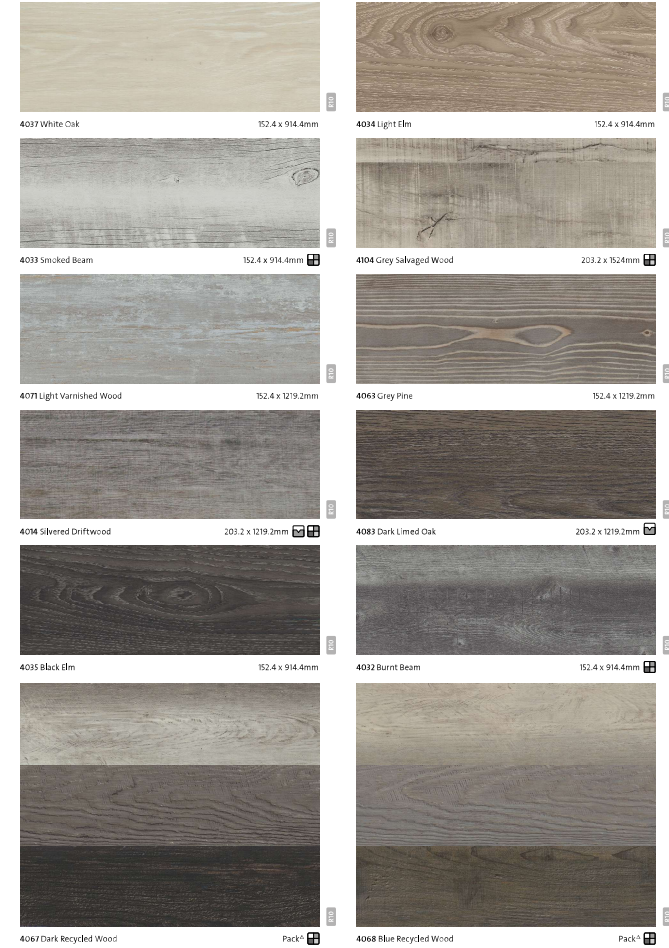

COMMERCIAL WOOD