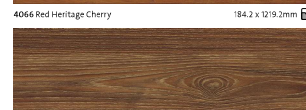

4023 Warm Ash 152.4 x 1219.2mm