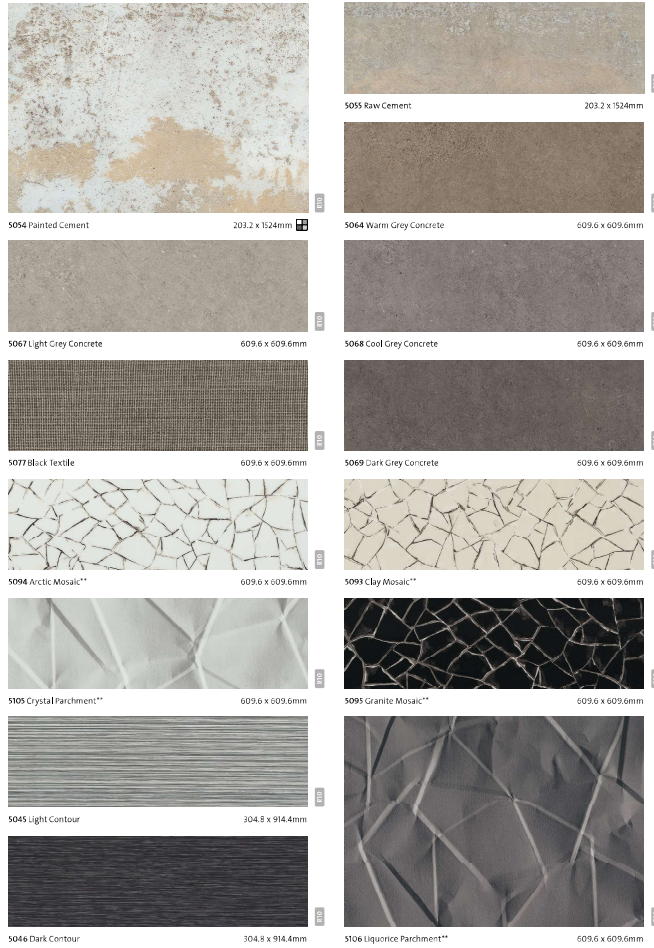

COMMERCIAL STONE / ABSTRACT