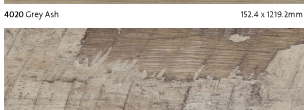

4108 Grey Barnwood 184.2 x 1524mm